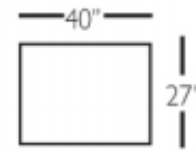

BCHROWANSLIP002 82w 39d 37h
BCHROWANSLIP003 88w 39d 37h

Rowan Bench Cushion Slipcovered Sofa 82" or 88"

BCHROWANSLIP022 82w 39d 37h
BCHROWANSLIP033 88w 39d 37h

Also available in Chair and a half, Ottoman, Chair and a Half Chaise (exposed leg or slipcovered)

2 Cushion Sofa
BCHROWAN002 / SLIP002

Bench Cushion Sofa
BCHROWAN022 / SLIP022

Chair 1/2
BCHROWAN068 / SLIP068

Chair 1/2 Chaise Ottoman
BCHROWAN085 / SLIP085

2 Cushion Sofa
BCHROWAN003 / SLIP003

Bench Cushion Sofa
BCHROWAN033 / SLIP033

2 Seated Loveseat
Right Seated BCHROWAN114
Left Seated BCHROWAN115

Chaise End
Right Seated - BCHROWAN110
Right Seated - BCHROWAN111

Small Armless
BCHROWAN061

Large Armless
BCHROWAN041

Overall Height 37" • Seat Height 22" • Seat Depth 23" • Arm Height 26"