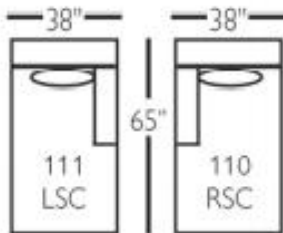

BCHROWANSLIP002 82w 39d 37h
BCHROWANSLIP003 88w 39d 37h

Rowan Bench Cushion Slipcovered Sofa 82" or 88"

BCHROWANSLIP022 82w 39d 37h
BCHROWANSLIP033 88w 39d 37h

Also available in Chair and a half, Ottoman, Chair and a Half Chaise (exposed leg or slipcovered)

2 Cushion Sofa
BCHROWAN002 / SLIP002

Bench Cushion Sofa
BCHROWAN022 / SLIP022

Chair 1/2
BCHROWAN068 / SLIP068

Chair 1/2 Chaise Ottoman
BCHROWAN085 / SLIP085

2 Cushion Sofa
BCHROWAN003 / SLIP003

Bench Cushion Sofa
BCHROWAN033 / SLIP033

Ottoman
BCHROWAN075 / SLIP075

Chaise Ottoman Top
BCHROWAN086 / SLIP086

BENCH MARK

ROWAN COLLECTION

Rowan Exposed Leg Sectional

Rowan Slipcover Sectional

3 Seated Corner Sofa
Right Seated BCHROWAN118
Left Seated BCHROWAN119

2 Seated Loveseat
Right Seated BCHROWAN114
Left Seated BCHROWAN115

Chaise End
Right Seated - BCHROWAN110
Right Seated - BCHROWAN111

Small Armless
BCHROWAN061

Large Armless
BCHROWAN041

Overall Height 37" • Seat Height 22" • Seat Depth 23" • Arm Height 26"