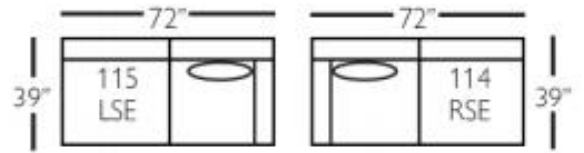

2 Cushion Sofa
BCHROWAN002 / SLIP002

Bench Cushion Sofa
BCHROWAN022 / SLIP022

Chair 1/2
BCHROWAN068 / SLIP068

Chair 1/2 Chaise Ottoman
BCHROWAN085 / SLIP085

2 Cushion Sofa
BCHROWAN003 / SLIP003

Bench Cushion Sofa
BCHROWAN033 / SLIP033

Ottoman
BCHROWAN075 / SLIP075

Chaise Ottoman Top
BCHROWAN086 / SLIP086

BENCH MARK

ROWAN COLLECTION

Rowan Exposed Leg Sectional

Rowan Slipcover Sectional

3 Seated Corner Sofa
Right Seated BCHROWAN118
Left Seated BCHROWAN119

2 Seated Loveseat
Right Seated BCHROWAN114
Left Seated BCHROWAN115

Chaise End
Right Seated - BCHROWAN110
Right Seated - BCHROWAN111

Small Armless
BCHROWAN061

Large Armless
BCHROWAN041

Overall Height 37" • Seat Height 22" • Seat Depth 23" • Arm Height 26"