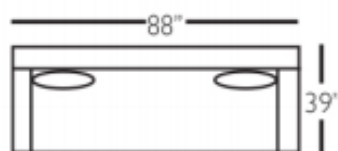

BCHROWANSLIP002 82w 39d 37h
BCHROWANSLIP003 88w 39d 37h

Rowan Bench Cushion Slipcovered Sofa 82" or 88"

BCHROWANSLIP022 82w 39d 37h
BCHROWANSLIP033 88w 39d 37h

Also available in Chair and a half, Ottoman, Chair and a Half Chaise (exposed leg or slipcovered)

2 Cushion Sofa
BCHROWAN002 / SLIP002

Bench Cushion Sofa
BCHROWAN022 / SLIP022

Chair 1/2
BCHROWAN068 / SLIP068

Chair 1/2 Chaise Ottoman
BCHROWAN085 / SLIP085

2 Cushion Sofa
BCHROWAN003 / SLIP003

Bench Cushion Sofa
BCHROWAN033 / SLIP033

Ottoman
BCHROWAN075 / SLIP075

Chaise Ottoman Top
BCHROWAN086 / SLIP086

BENCH MARK

ROWAN COLLECTION

Rowan Exposed Leg Sectional

Rowan Slipcover Sectional

3 Seated Corner Sofa
Right Seated BCHROWAN118
Left Seated BCHROWAN119