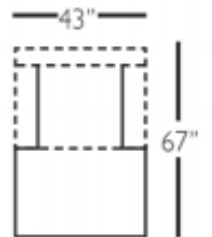

Chair 1/2 Chaise Ottoman
BCHROWAN085 / SLIP085