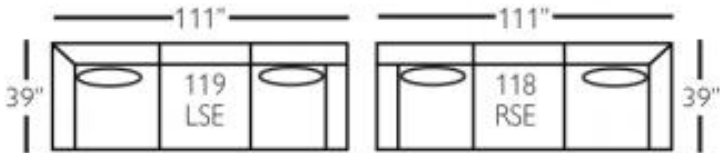

2 Cushion Sofa
BCHROWAN002 / SLIP002

Bench Cushion Sofa
BCHROWAN022 / SLIP022

Chair 1/2
BCHROWAN068 / SLIP068

Chair 1/2 Chaise Ottoman
BCHROWAN085 / SLIP085

2 Cushion Sofa
BCHROWAN003 / SLIP003

Bench Cushion Sofa
BCHROWAN033 / SLIP033

Ottoman
BCHROWAN075 / SLIP075

Chaise Ottoman Top
BCHROWAN086 / SLIP086

BENCH MARK

ROWAN COLLECTION

Rowan Exposed Leg Sectional

Rowan Slipcover Sectional

3 Seated Corner Sofa
Right Seated BCHROWAN118
Left Seated BCHROWAN119

2 Seated Loveseat
Right Seated BCHROWAN114
Left Seated BCHROWAN115

Chaise End
Right Seated - BCHROWAN110
Right Seated - BCHROWAN111

Small Armless
BCHROWAN061

Large Armless
BCHROWAN041

Overall Height 37" • Seat Height 22" • Seat Depth 23" • Arm Height 26"