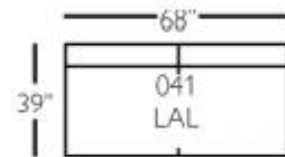

Ottoman
BCHROWAN075 / SLIP075

Chaise Ottoman Top
BCHROWAN086 / SLIP086

BENCH MARK

ROWAN COLLECTION

Rowan Exposed Leg Sectional

Rowan Slipcover Sectional

3 Seated Corner Sofa
Right Seated BCHROWAN118
Left Seated BCHROWAN119

2 Seated Loveseat
Right Seated BCHROWAN114
Left Seated BCHROWAN115

Chaise End
Right Seated - BCHROWAN110
Right Seated - BCHROWAN111

Small Armless
BCHROWAN061

Large Armless
BCHROWAN041

Overall Height 37" • Seat Height 22" • Seat Depth 23" • Arm Height 26"