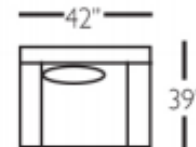

Chair 1/2
BCHROWAN068 / SLIP068