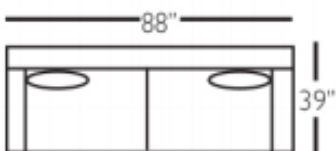

BCHROWANSLIP002 82w 39d 37h
BCHROWANSLIP003 88w 39d 37h

Rowan Bench Cushion Slipcovered Sofa 82" or 88"

BCHROWANSLIP022 82w 39d 37h
BCHROWANSLIP033 88w 39d 37h

Also available in Chair and a half, Ottoman, Chair and a Half Chaise (exposed leg or slipcovered)

2 Cushion Sofa
BCHROWAN002 / SLIP002

Bench Cushion Sofa
BCHROWAN022 / SLIP022

Chair 1/2
BCHROWAN068 / SLIP068

Chair 1/2 Chaise Ottoman
BCHROWAN085 / SLIP085

2 Cushion Sofa
BCHROWAN003 / SLIP003

Bench Cushion Sofa
BCHROWAN033 / SLIP033

Ottoman
BCHROWAN075 / SLIP075

Chaise Ottoman Top
BCHROWAN086 / SLIP086

BENCH MARK

ROWAN COLLECTION

Rowan Exposed Leg Sectional

Rowan Slipcover Sectional

3 Seated Corner Sofa
Right Seated BCHROWAN118
Left Seated BCHROWAN119