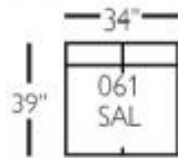

2 Cushion Sofa
BCHROWAN002 / SLIP002

Bench Cushion Sofa
BCHROWAN022 / SLIP022

Chair 1/2
BCHROWAN068 / SLIP068

Chair 1/2 Chaise Ottoman
BCHROWAN085 / SLIP085

2 Cushion Sofa
BCHROWAN003 / SLIP003

Bench Cushion Sofa
BCHROWAN033 / SLIP033

Ottoman
BCHROWAN075 / SLIP075

Chaise Ottoman Top
BCHROWAN086 / SLIP086

BENCH MARK

ROWAN COLLECTION

Rowan Exposed Leg Sectional

Rowan Slipcover Sectional

3 Seated Corner Sofa
Right Seated BCHROWAN118
Left Seated BCHROWAN119

2 Seated Loveseat
Right Seated BCHROWAN114
Left Seated BCHROWAN115

Chaise End
Right Seated - BCHROWAN110
Right Seated - BCHROWAN111

Small Armless
BCHROWAN061

Large Armless
BCHROWAN041

Overall Height 37" • Seat Height 22" • Seat Depth 23" • Arm Height 26"